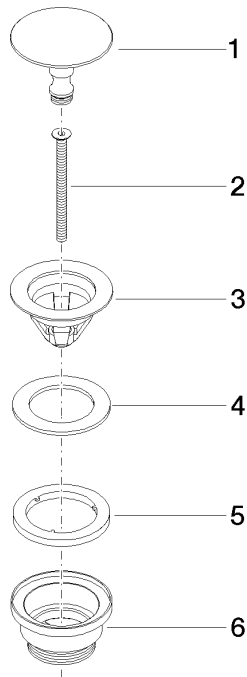

Basin Waste without press-closing 1 1/4" - Brushed Light Gold

IMO

10 126 970

Fits: IMO, LULU, MADISON, MEM, TARA,
CL.1, LISSÉ, VAIA, META, CYO

	Brushed Light Gold	10 126 970-27
	Chrome	10 126 970-00
	Brushed Platinum	10 126 970-06
	Platinum	10 126 970-08
	Durabress (23kt Gold)	10 126 970-09
	Dark Chrome	10 126 970-19
	Light Gold	10 126 970-26
	Brushed Durabress (23kt Gold)	10 126 970-28
	Matte Black	10 126 970-33
	Brushed Bronze	10 126 970-42
	Brushed Champagne (22kt Gold)	10 126 970-46
	Champagne (22kt Gold)	10 126 970-47
	Brushed Chrome	10 126 970-93
	Brushed Dark Platinum	10 126 970-99

Basin Waste without press-closing 1 1/4" - Brushed Light Gold

IMO

10 126 970

Only suitable for sinks without an overflow.

10 126 970

mm [inches]

10 126 970

Parts for other finishes can be found here: [Chrome](#)

Spare parts list

No.	Item Number	Name	Quantity used	Delivery time
1	09 31 20 097-27	plug	1	60
2	09 30 30 179 90	screw	1	2
3	09 11 01 038-27	cup	1	60
4	09 14 05 061 90	seal	1	2
5	09 14 03 153 90	seal	1	2
6	09 11 10 156-27	connection	1	60