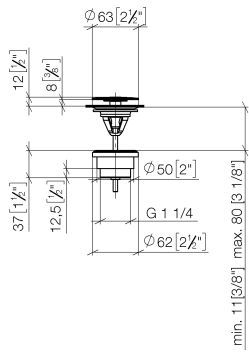

Basin Waste without press-closing 1 1/4" - Brushed Light Gold

IMO

10 126 970

Fits: IMO, LULU, MADISON, MEM, TARA,
CL.1, LISSÉ, VAIA, META, CYO

	Brushed Light Gold	10 126 970-27
	Chrome	10 126 970-00
	Brushed Platinum	10 126 970-06
	Platinum	10 126 970-08
	Durabress (23kt Gold)	10 126 970-09
	Dark Chrome	10 126 970-19
	Light Gold	10 126 970-26
	Brushed Durabress (23kt Gold)	10 126 970-28
	Matte Black	10 126 970-33
	Brushed Bronze	10 126 970-42
	Brushed Champagne (22kt Gold)	10 126 970-46
	Champagne (22kt Gold)	10 126 970-47
	Brushed Chrome	10 126 970-93
	Brushed Dark Platinum	10 126 970-99

Basin Waste without press-closing 1 1/4" - Brushed Light Gold

IMO

10 126 970

Only suitable for sinks without an overflow.

10 126 970

mm [inches]

10 126 970

Parts for other finishes can be found here: [Chrome](#)

Spare parts list

No.	Item Number	Name	Quantity used	Delivery time
1	09 31 20 097-27	plug	1	60
2	09 30 30 179 90	screw	1	2
3	09 11 01 038-27	cup	1	60
4	09 14 05 061 90	seal	1	2
5	09 14 03 153 90	seal	1	2
6	09 11 10 156-27	connection	1	60